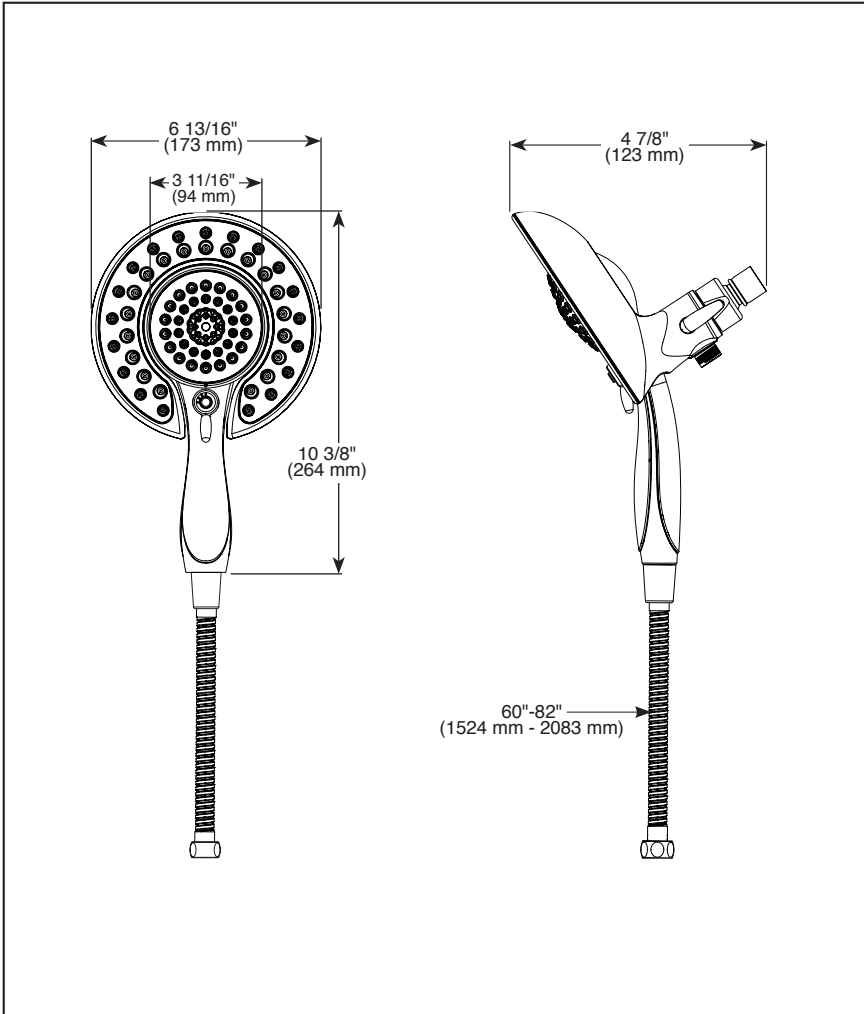

Submitted Model No.: _____

Specific Features: _____

▲ Designate proper finish suffix

see what Delta can do™

IN2ITION®

- 2-In-1 Shower
- 5-Spray Setting Hand Shower
- Certified Dual Check Valves

FEATURES:

- Touch-Clean® Nozzles
- Lumicoat™ Finish (-PR models only)
- Lumicoat™ Finishes easily wipe clean without cleaners and chemicals on the products most commonly touched areas

STANDARD SPECIFICATIONS

- Max flow rate 1.75 gpm @ 80 psi, 6.6 L/min @ 550 kPa (58569-▲-PK)
- Max flow rate 2.5 gpm @ 80 psi, 9.5 L/min @ 550 kPa (58569-▲25-PK)
- Integrated hand shower docks securely into shower head when not in use
- Multiple hand shower spray settings - pause is a non-positive shut-off
- 3-Way diverter allows for single or shared operation of the shower head and hand shower
- Push button activates pause mode
- Hand shower lever changes spray modes
- 60"-82" (1524-2083 mm) stretchable metal hose

COMPLIES WITH:

- ASME A112.18.1 / CSA B125.1 ♦
- EPA WaterSense® - Applies to 58569-▲-PK only

♦ Your Delta Faucet hand shower incorporates a backflow protection system that has been tested to be in compliance with ASME A112.18.3, CSA B125.1 and ASME A112.18.1. It incorporates two certified check valves in series, which operate independently and are integral, non-serviceable parts of the wand assembly.